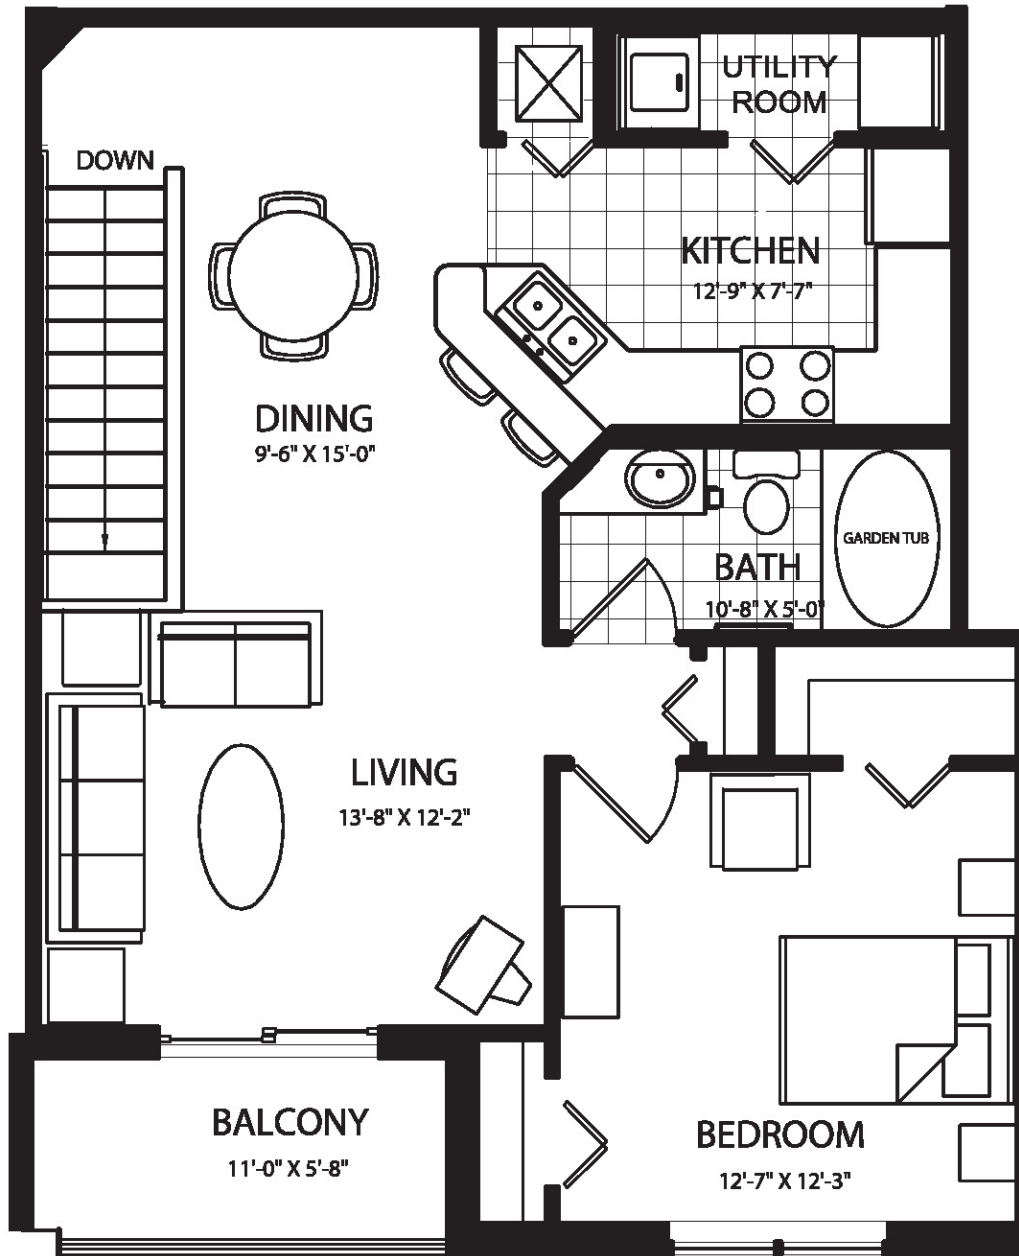

THE ESTATES
AT STUART

HAMPTON

• 936 SQUARE FEET