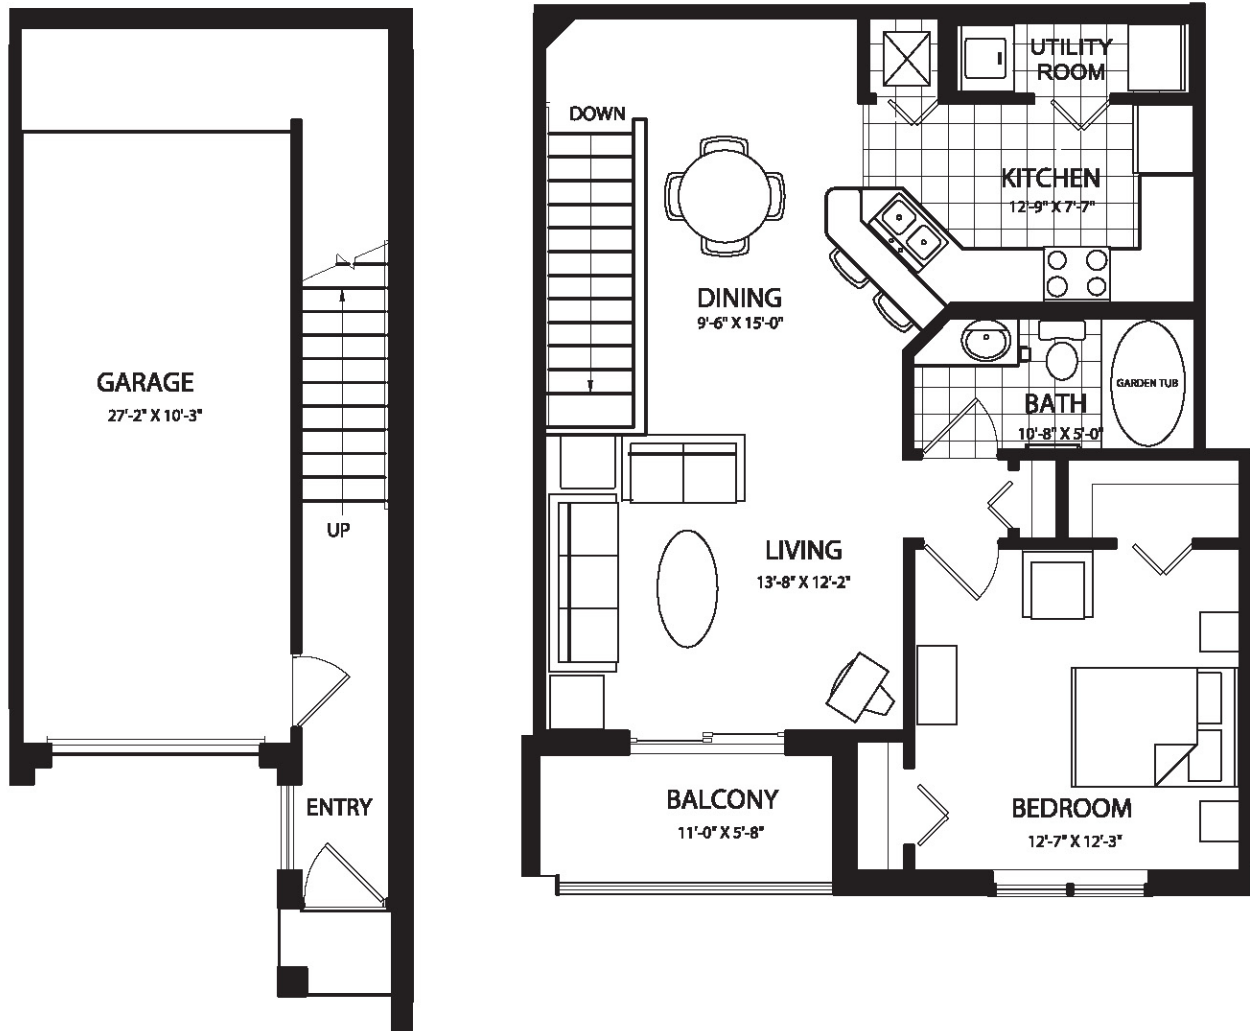

The Estates
AT STUART

Hampton

- 936 SQUARE FEET
- 281 GARAGE SQUARE FEET
- 1217 TOTAL SQUARE FEET