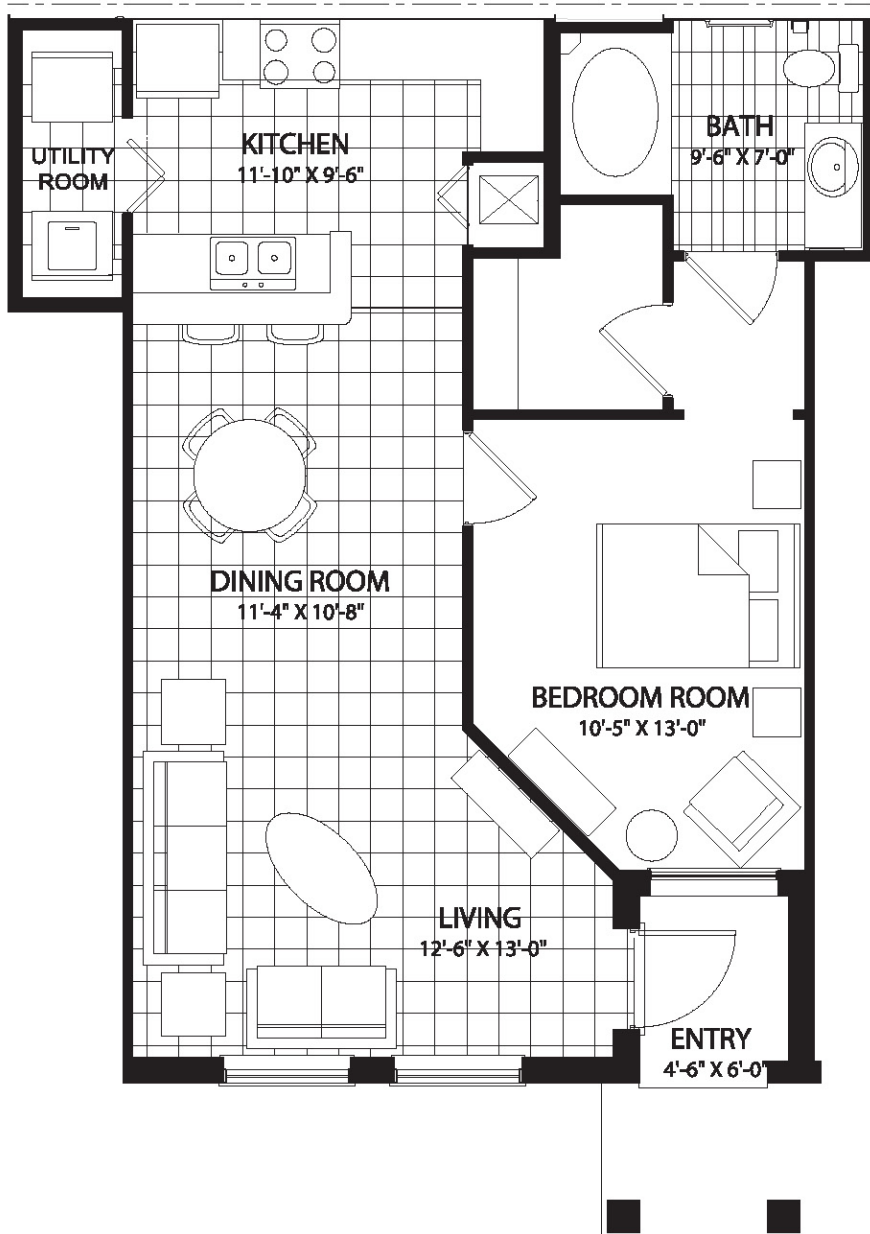

The Estates
AT STUART

Abbey

• 787 SQUARE FEET